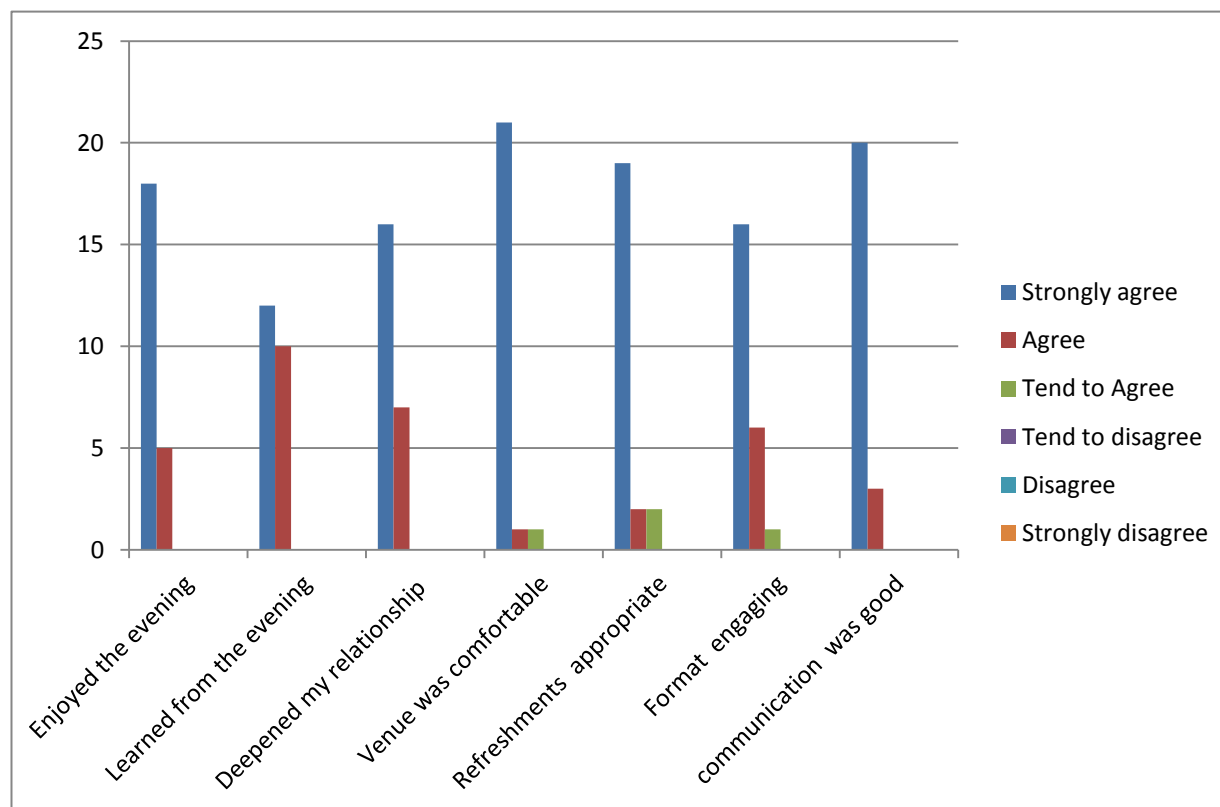

11th June Fellowship supper evaluations

| Comments |
|---|
| Thoroughly enjoyed the evening. Venue is much more conducive to professional quality of educational discussion. Well done to everyone for organising these evenings and adapting them to evolve into this high level event with is looked forward to and enjoyed. |
| Many thanks |
| Looking forward to carrying on |
| Thanks Lisa for great organisation and information |
| An amazing year - look forward to more. Thank you to UoB - food, venue, library and now Dr Neil. Use the barge one meeting? |
| Thanks Lisa, for your support and hard work for making this year's Fellowship a real pleasure. |
| More of the same! I think the ideas for the future are also exciting. |
| New venue is fab! |
| Fellowship is very positive going forward! |
| Sad to be leaving the group but wish you all the best! |
| Soup was very spicy. Cake please! |
| Really missing the cake! |

AEFP Evaluations (June 2015)

Key

| | | |
|----|-------------------|----------------------------|
| SA | Strongly agree | Positive comments |
| A | Agree | Positive with suggestions |
| TA | Tend to agree | Positive but with requests |
| TD | Tend to disagree | Issues |
| D | Disagree | |
| SD | Strongly disagree | |